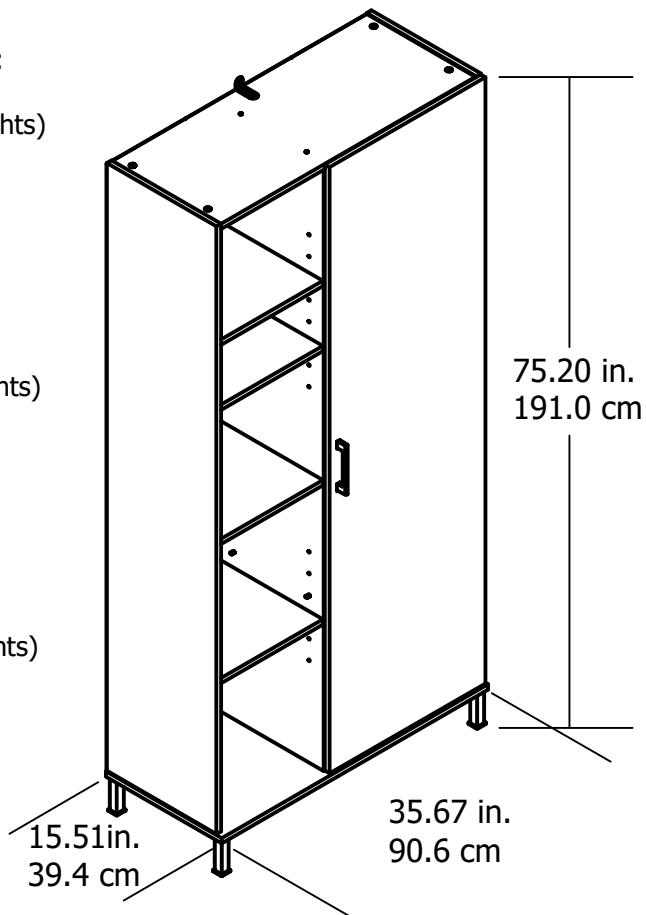

8798

Interior Storage dimensions:

Upper Left

(3) storage spaces (adj heights)

13.9 in. (35.2 cm) W

36.0 in. (91.5 cm) H

14.5 in. (36.7 cm) D

4.17 cubic feet

Interior Storage dimensions:

Lower Left

(2) storage spaces (adj heights)

13.9 in. (35.2 cm) W

33.0 in. (84.0 cm) H

14.5 in. (36.7 cm) D

3.83 cubic feet

Interior Storage dimensions:

Upper Right

(3) storage spaces (adj heights)

19.7 in. (50.0 cm) W

36.0 in. (91.5 cm) H

14.5 in. (36.7 cm) D

5.93 cubic feet

Interior Storage dimensions:

Lower Right

(2) storage spaces (adj heights)

19.7 in. (50.0 cm) W

33.0 in. (84.0 cm) H

14.5 in. (36.7 cm) D

5.45 cubic feet

Overall Product Size:

35.67"W x 15.51"D x 75.20"H

90.6cm W x 39.4cm D x 191.0cm H