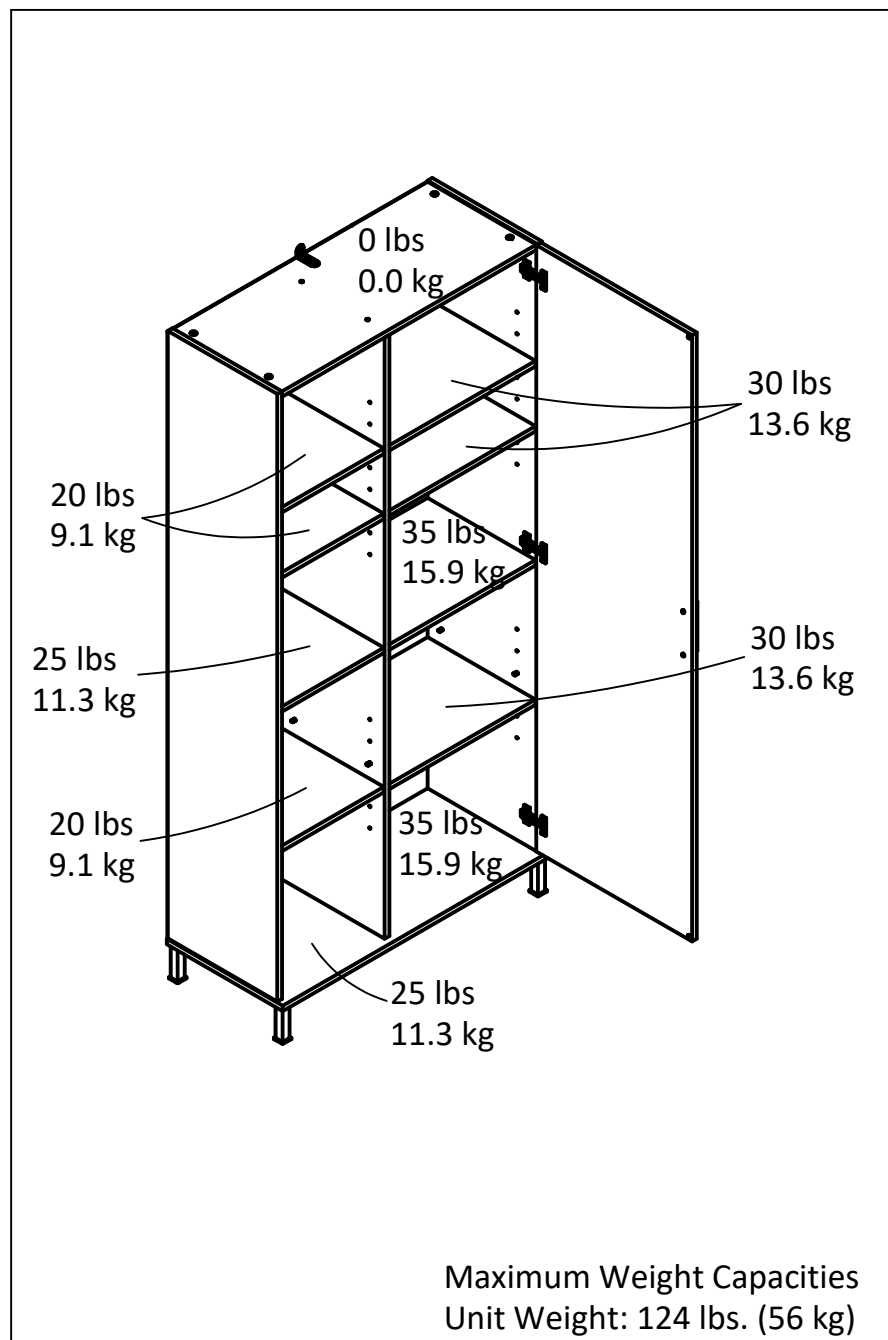

Interior Storage dimensions:

Lower Left

(2) storage spaces (adj heights)

13.9 in. (35.2 cm) W

33.0 in. (84.0 cm) H

14.5 in. (36.7 cm) D

3.83 cubic feet

Interior Storage dimensions:

Upper Right

(3) storage spaces (adj heights)

19.7 in. (50.0 cm) W

36.0 in. (91.5 cm) H

14.5 in. (36.7 cm) D

5.93 cubic feet

Interior Storage dimensions:

Lower Right

(2) storage spaces (adj heights)

19.7 in. (50.0 cm) W

33.0 in. (84.0 cm) H

14.5 in. (36.7 cm) D

5.45 cubic feet

Overall Product Size:

35.67"W x 15.51"D x 75.20"H

90.6cm W x 39.4cm D x 191.0cm H

Wood Breakdown: 95%

Total storage: 19.38 cubic feet

Maximum Weight Capacities

Unit Weight: 124 lbs. (56 kg)